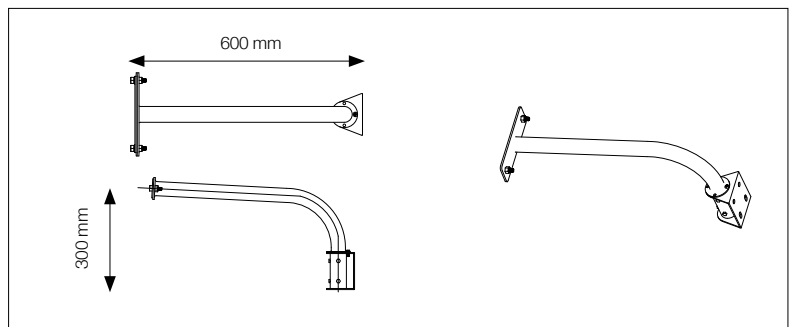

MODEL NAME	WALL MOUNTING ARM	
Product code	LEDEUFX0002	LEDEUFX0003
Finishing	White	Silver