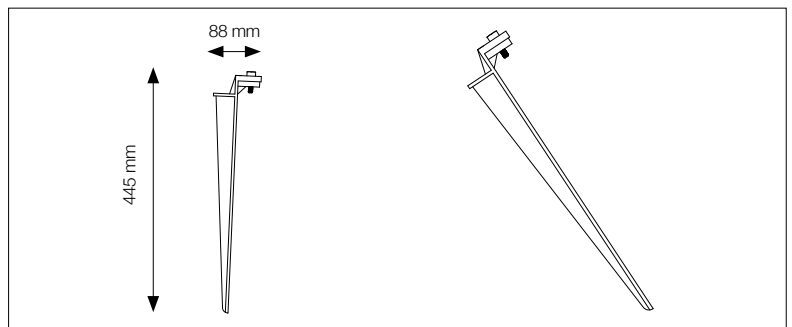

Electrical parameters

MODEL NAME	E-CORE LED FLOODLIGHT 5500
Rated voltage (V)	220-240
Rated wattage (W)	Initial: 57 W / Average: 66 W / End of life: 75 W
Frequency (Hz)	50 / 60
Rated input current (mA)	342
Power factor	>0.9
Connection	3 x (0.75 - 2.5) mm²
Dimming / CLO	No / Constant Light Output

Mechanical parameters

MODEL NAME	E-CORE LED FLOODLIGHT 5500
Body	Die Cast Aluminium
Finishing	Silver
Lighting outlet	1
Type of installation	Surface mounting
Electrical class	Class II
IP/IK rating	IP65 / IK07
Lifetime	60,000 hours
LED module	Non-replaceable – Integrated
Approval mark	CE / ENEC
Ambient temperature Ta range	-20 °C – +35 °C
Net weight (g)	3,500 g

Accessories

MODEL NAME	GRASS MOUNTING SPIKE	
Product code	LEDEUFX0004	LEDEUFX0005
Finishing	White	Silver