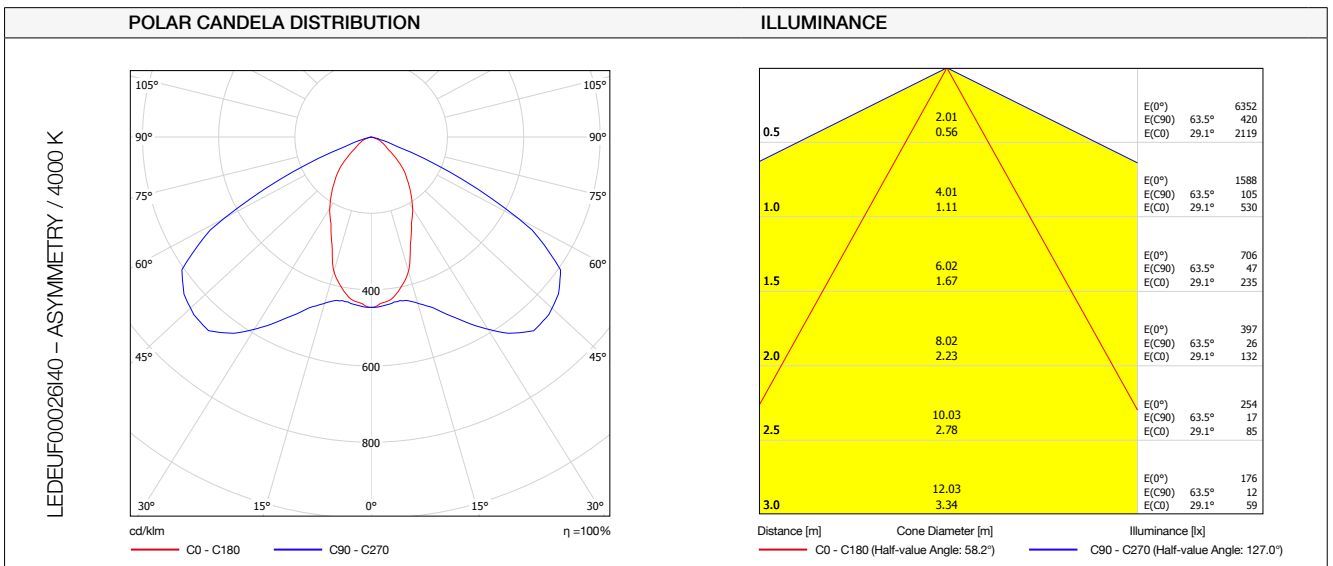

Optical parameters

CLO – Constant Light output Technology increases the wattage of product over time to overcome Lumen Maintenance drop. As a result the rated wattage stated is the wattage at end of life at 60,000 hours (L 70). For energy calculations, please use average wattage over life.