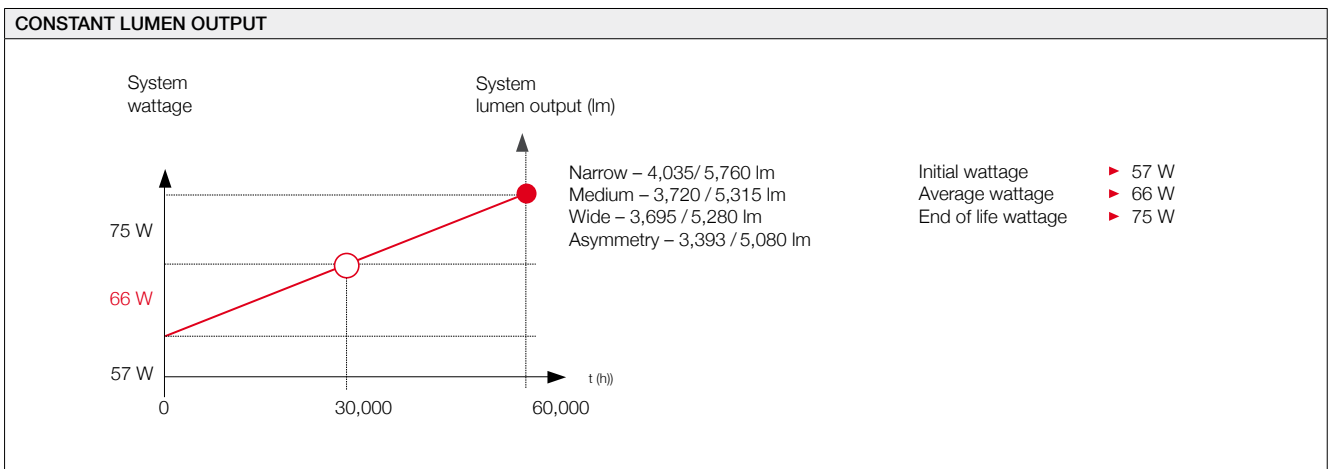

Optical parameters

CLO – Constant Light output Technology increases the wattage of product over time to overcome Lumen Maintenance drop. As a result the rated wattage stated is the wattage at end of life at 60,000 hours (L 70). For energy calculations, please use average wattage over life.