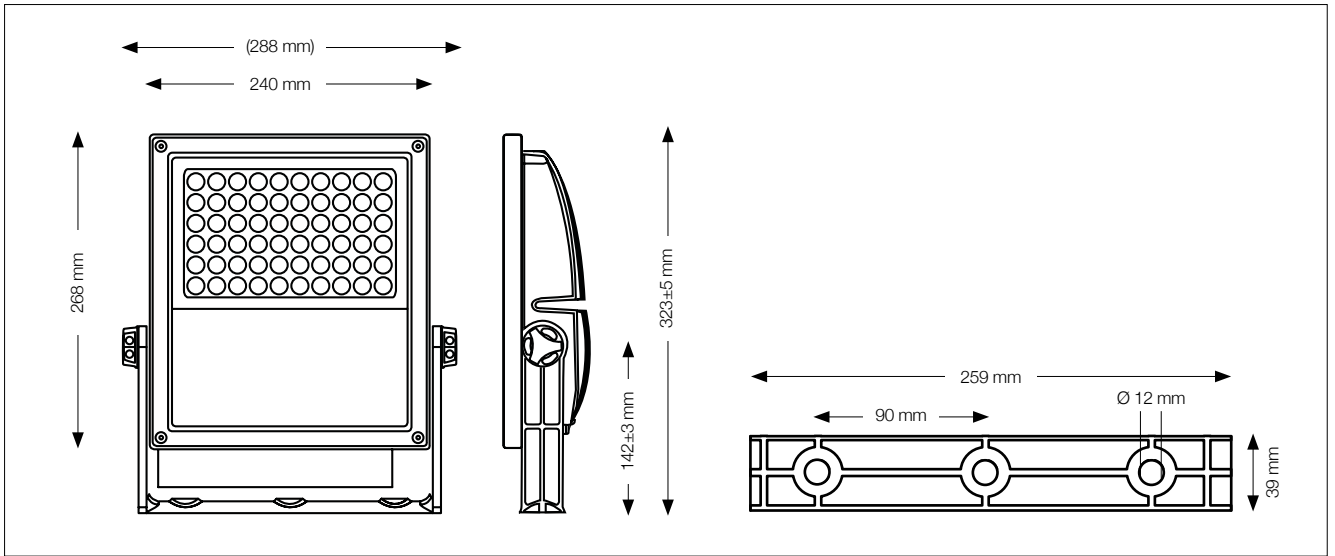

Logistic data

PRODUCT CODE	EAN CODE	DESCRIPTION	SIZE OF PACKAGING (mm) L x H x W	GROSS WEIGHT (g)
LEDEUF00023I30	4974550446259	E-CORE LED FLOODLIGHT 5500 3000 K / Narrow	340 x 310 x 105	4,620
LEDEUF00023I40	4974550446266	E-CORE LED FLOODLIGHT 5500 4000 K / Narrow	340 x 310 x 105	4,620
LEDEUF00023I50	4974550446273	E-CORE LED FLOODLIGHT 5500 5000 K / Narrow	340 x 310 x 105	4,620
LEDEUF00024I30	4974550446280	E-CORE LED FLOODLIGHT 5500 3000 K / Medium	340 x 310 x 105	4,620
LEDEUF00024I40	4974550446297	E-CORE LED FLOODLIGHT 5500 4000 K / Medium	340 x 310 x 105	4,620
LEDEUF00024I50	4974550446303	E-CORE LED FLOODLIGHT 5500 5000 K / Medium	340 x 310 x 105	4,620
LEDEUF00025I30	4974550446310	E-CORE LED FLOODLIGHT 5500 3000 K / Wide	340 x 310 x 105	4,620
LEDEUF00025I40	4974550446327	E-CORE LED FLOODLIGHT 5500 4000 K / Wide	340 x 310 x 105	4,620
LEDEUF00025I50	4974550446334	E-CORE LED FLOODLIGHT 5500 5000 K / Wide	340 x 310 x 105	4,620
LEDEUF00026I30	4974550446341	E-CORE LED FLOODLIGHT 5500 3000 K / Asymmetric	340 x 310 x 105	4,620
LEDEUF00026I40	4974550446358	E-CORE LED FLOODLIGHT 5500 4000 K / Asymmetric	340 x 310 x 105	4,620
LEDEUF00026I50	4974550446365	E-CORE LED FLOODLIGHT 5500 5000 K / Asymmetric	340 x 310 x 105	4,620
LEDEUFX0004	4974550453929	Grass Mounting Spike - White		
LEDEUFX0005	4974550453936	Grass Mounting Spike - Silver		
LEDEUFX0002	4974550453905	Wall mounting Arm - White		
LEDEUFX0003	4974550453912	Wall Mounting Arm - Silver		