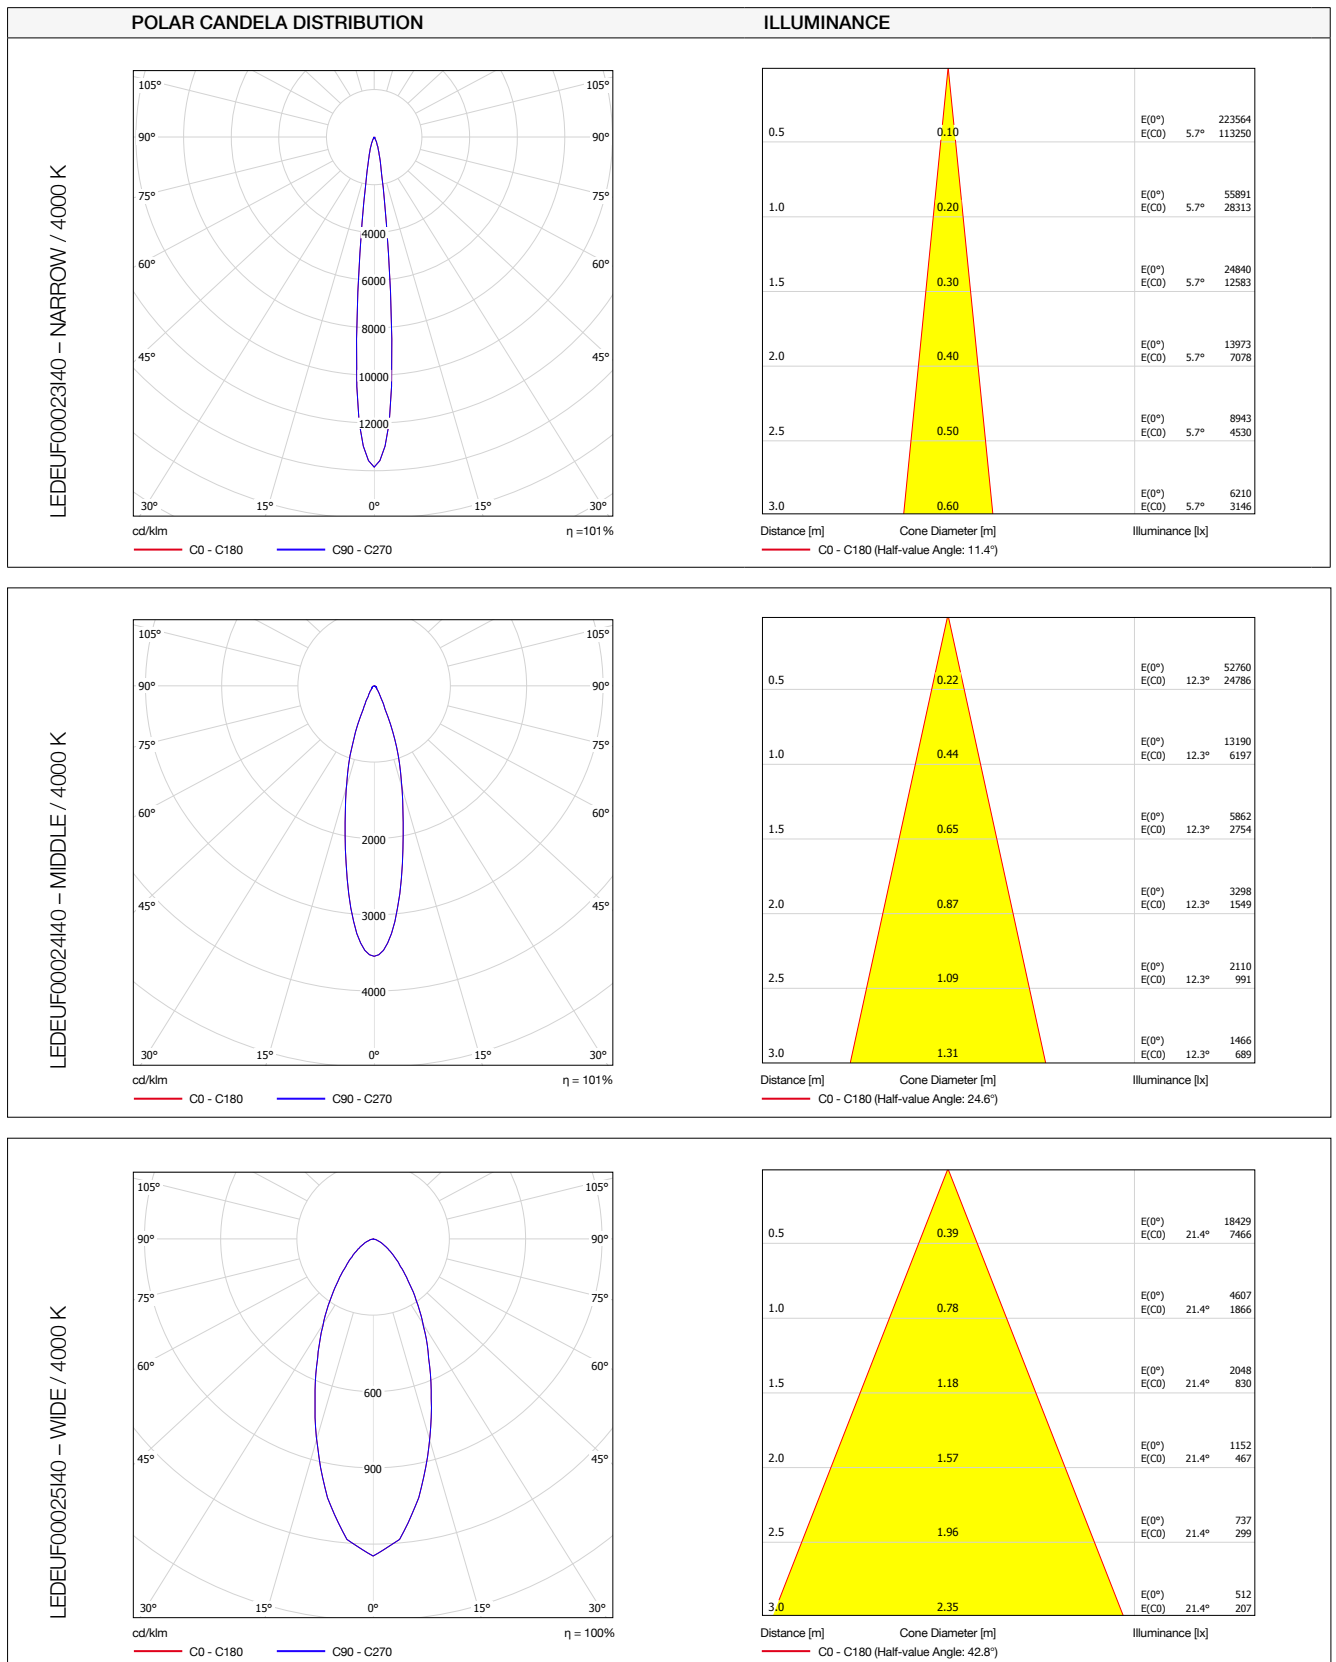

Optical parameters