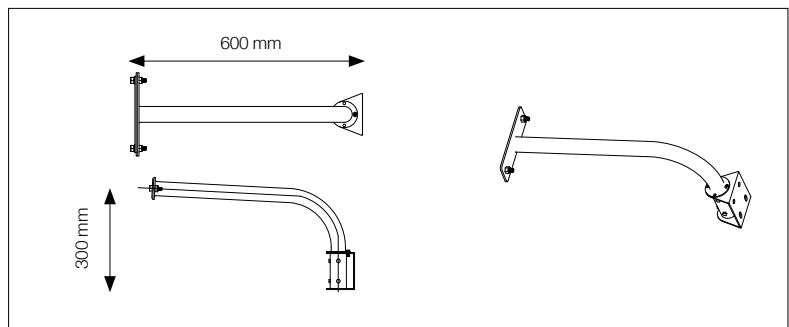

MODEL NAME	WALL MOUNTING ARM	
Product code	LEDEUFX0002	LEDEUFX0003
Finishing	White	Silver